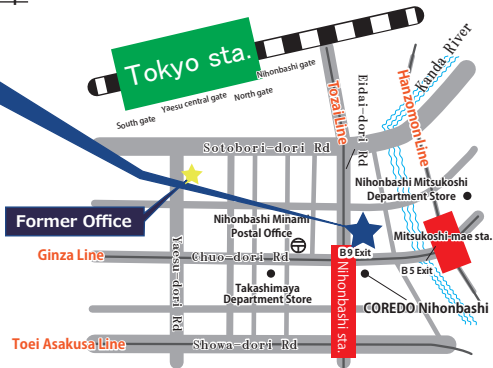

Leybold Co., Ltd. Guide Map

Leybold website (Our Office)

LEYBOLD

Tokyo Tatemono Nihonbashi Bldg. 6F

- Ginza Line, Tozai Line Toei-Asakusa Line **Nihonbashi sta. B9 Exit** directly connected to the station
- JR Line **Tokyo sta. Nihonbashi Exit** 5 minutes on foot
- Hanzomon Line **Mitsukoshi-mae sta. B5 Exit** 3 minutes on foot